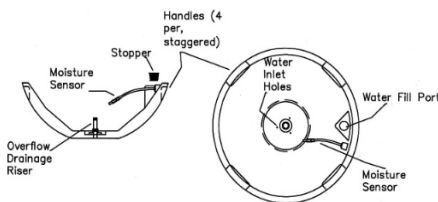

Planter Technology Sub-irrigation Systems

"CWC" Series Classic For Clay, Terra Cotta And Other Tapered Planters

"CWC" Series Classic Planter Irrigation System

- *Designed For Interior & Exterior Use*
- *Keeps Plants Healthy, Strong And Stress Free By Balancing Moisture And Oxygen Levels In The Soil At All Times*
- *Integrated Exterior Drainage Adaptor Allows Excess Rainfall To Escape Without Disturbing The System*
- *Will Not Leak Or Sweat, Prevents Staining Of Terra Cotta Pots*
- *Large Fill-Hole Accommodates A Garden Hose For Easy Filling*

Outside Top/Bot. Dia.	Inside Top/Bot. Dia.	Overall Hgt.	Inside Hgt.	Water Capacity	Cs. Pk.	Item#
14.5"/8"	13"/6.75"	13.50	11.25	1.0 gal.	6	CWC-1300
16.5"/10.5"	15"/8.5"	15.00	13.50	2.2 gal.	6	CWC-1500
20.7"/14.5"	18"/11.5"	19.00	17.00	6.0 gal.	4	CWC-1800
23.2"/13"	20.5"/12"	21.50	19.00	9.0 gal.	2	CWC-2100
26"/15"	24"/13"	21.00	18.75	8.0 gal.	2	CWC-2400*
27.2"/17.5"	24"/15"	24.00	21.50	12.8 gal.	2	CWC-2500*
31"/19"	28.5"/17"	26.00	23.00	15.0 gal.	1	CWC-2800*
35"/18.5"	32.5"/16"	27.00	24.00	18.0 gal.	1	CWC-3300*

* FOB California

How The Controlled Watering System Balances Moisture And Oxygen Levels

When the soil is dry, the moisture sensor allows air to pass through the tube into the reservoir, allowing water to flow into the container from the bottom. The water wicks through the soil, irrigating the plant.

As the soil becomes moist, the sensor absorbs water. When wet, the sensor acts as a valve, blocking the flow of air through the tube. A vacuum is created above the reservoir, preventing further watering until the soil begins to dry again.